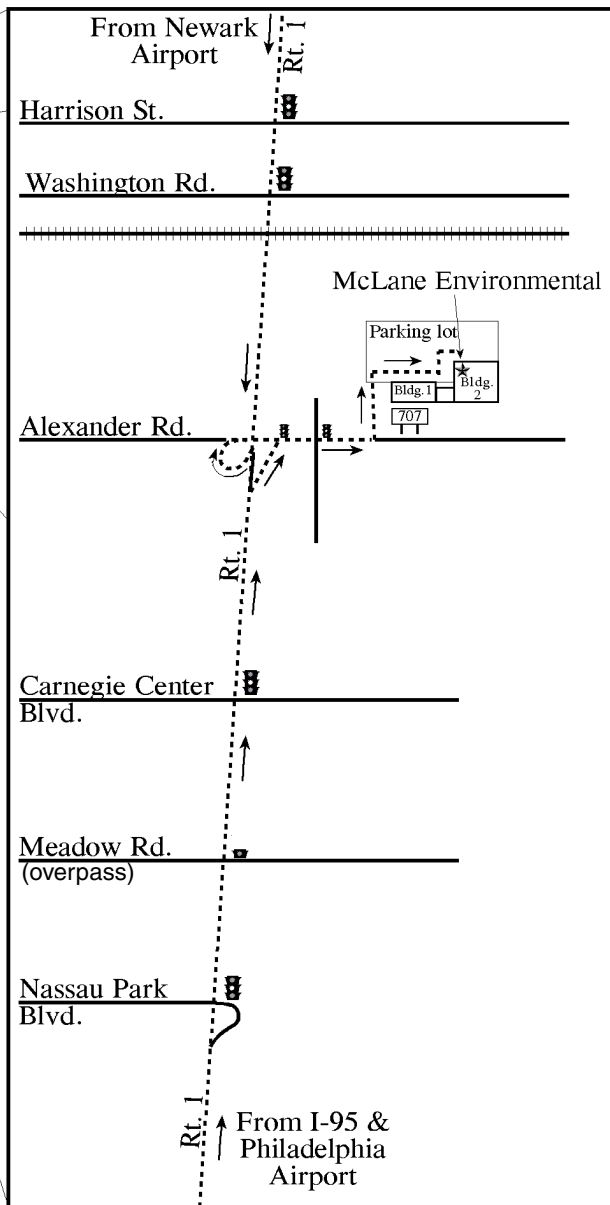

Directions from Newark Airport:

- Take the New Jersey Turnpike South to Exit 9 (New Brunswick). Pay toll - stay to the right.
- Follow Route 18 North for approximately 1/2 mile.
- Follow signs to Route 1 South. Take Route 1 South.
- Stay on Route 1 South (approximately 15 miles).
- Go underneath a railroad overpass.
- Take the second exit for Alexander Road (Alexander Road East).
- Approximately 1/4 mile east on Alexander Road, turn left into 707 Alexander Court.
- McLane Environmental is located in the northwest corner of Building 2.

Directions from Philadelphia Airport:

- Take I-95 North - Cross over Delaware River/ Scudder Falls Bridge to New Jersey.
- Follow signs to Route 1 North (Exit 67 - New Brunswick).
- Take Route 1 North and go through **two traffic lights**
- Take the Alexander Road exit and turn right at the traffic light at the top of the exit ramp.
- Approximately 1/4 mile east on Alexander Road, turn left into 707 Alexander Court.
- McLane Environmental is located in the northwest corner of Building 2.